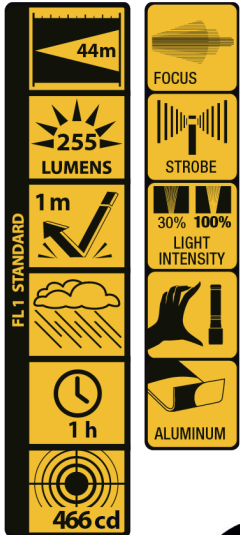

MAXIMUS[®]

www.vidis.com

3 Watt LED Flashlight • 255 Lumen Power • FOCUS Function

POWERED BY

M-FL-014-DU

Function	100% - 30% - Off - Focus - Stroboscope
LED Type	3 Watt LED
Light Output	255 lumens
Beam Distance	44m
Run Time	100% = 1h / 30% = xxh
Water Resistance	IPX7
Material	Aluminium
Color	Black with orange metal rings
Battery operated	2x AA Alkaline included
Accessory	
Dimensions	ø 3.20cm x 16.60cm
Packaging	1 piece in blister
EAN	0884620049638